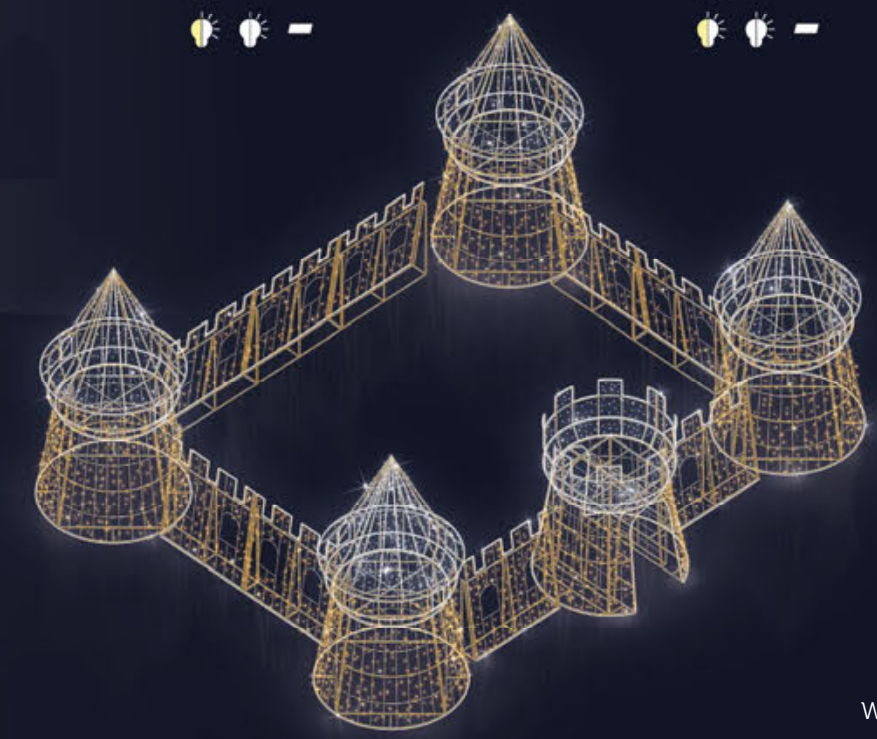

EFR-07-21-019  
Ø265 x 310 cm

EFR-07-21-020  
Ø265 x 310 cm

EFR-07-21-018  
Ø265 x 500 cm

EFR-07-21-017  
Ø265 x 500 cm

Ukázková kombinace  
Sample arrangement  
Wymiar / Size : 1195 x 500 x 930 cm

EFR-07-21-021  
200 x 200 x 50 cm

EFR-07-21-062  
340 x 250 x 140 cm

EFP-23-20-019  
100 x 50 x 250 cm  
160 x 80 x 400 cm  
3D  
Icons: house, grid, diagonal lines, light bulb, dash

EFP-23-21-011  
150 x 175 cm  
2D  
Icons: house, grid, light bulb, dash

EFP-15-21-013  
90 x 175 cm  
2D  
Icons: house, grid, diagonal lines, light bulb, dash

EFR-07-21-025  
150 x 200 cm  
2D  
Icons: house, light bulb, dash

EFR-07-21-024  
150 x 200 cm  
2D  
Icons: house, dash