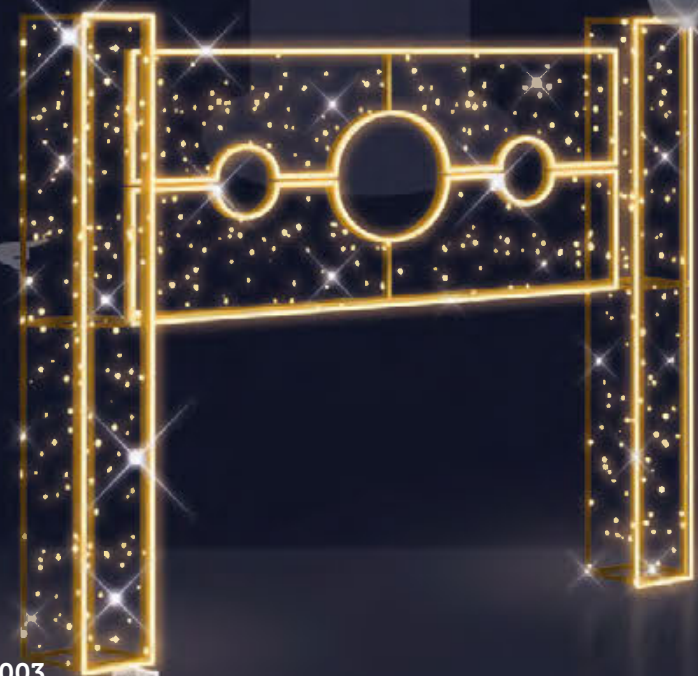

EFR-13-21-003
160 x 150 x 30 cm