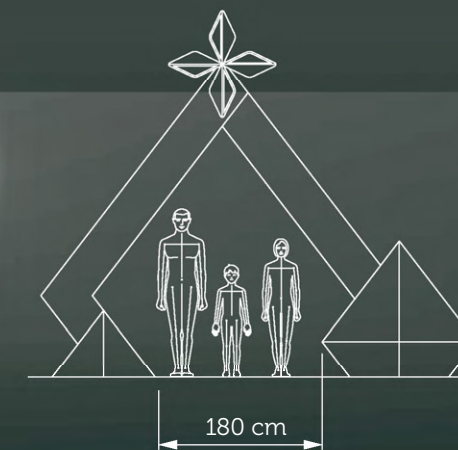

Fotopoint
Photo point

Fotopoint
Photo point

EFR-30-22-001
260 x 400 x 170 cm

EFR-03-22-002
300 x 265 x 240 cm

EFR-05-22-002
1050 x 300 x 350 cm

EFR-05-22-003
1050 x 300 x 350 cm

Možnost personalizace | Possibility of customisation

Fotopoint
Photo point

ERC-08-22-003
300 x 575 x 210 cm

Možnost personalizace | Possibility of customisation

Fotopoint
Photo point

EFR-03-22-001
260 x 262 x 195 cm

EBX-09-22-001
405 x 480 x 175 cm

CC1-03-22-004
800 x 1220 x 750 cm

Icons: house, house with slash, light bulb, equals sign, arrow

3D

CC1-03-22-005
380 x 1220 x 380 cm

Icons: house, house with slash, light bulb, equals sign, arrow

3D

EFR-05-22-001
750 x 300 x 350 cm

Icons: house, house with slash, light bulb, equals sign, arrow

3D

Fotopoint
Photo point

Fotopoint
Photo point

ERC-08-22-004
530 x 1100 x 410 cm

Icons: house, house with slash, light bulb, equals sign, arrow

3D

CN1-01-22-003
600 x 1270 x 600 cm

EFR-05-22-001
750 x 300 x 350 cm